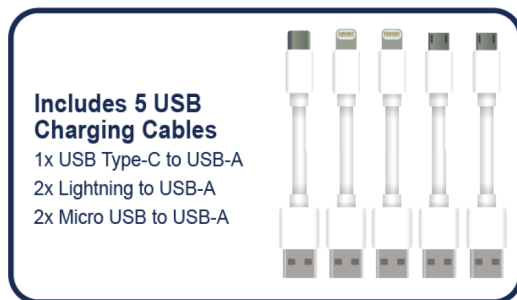

Back Angle

4X USB PORTS

1X USB-C PORT

Front Angle

Features

- **Versatile Charging** – Charge multiple devices simultaneously with an organized charging station
- **USB Ports** – 4 USB-A charging ports
- **Type-C Charging** – 1x USB Type-C charging port
- **Organized and Compact** – Power your USB devices while keeping them tidy and organized in the built-in cradle
- **Silicone Cradle** – Store your devices while charging in the silicone
- **LED Indicator** – LED charging indicator light
- **USB Cables Included** – Included in the box are 5 x 6 inch USB charging cables (1x USB Type-C to USB-A, 2x Lightning to USB-A, 2x Micro USB to USB-A)

Specifications

Input: 100V-240V

Output: 5V-10A with Smart IC

USB A Ports: x4

USB C Ports: x1

Cord Length: 5 ft.

In the Box: AC Cord (5ft), Micro USB Cable 2x (6in), Lightning to USB Cable x2 (6in), and USB-C to USB Cable x1 (6in), User Manual, Warranty Card

Product Details

Model: EAP-1002

UPC: 840005006672

Unit

Dimensions (in): 6.7 x 4.9 x 2.8 [L x W x H]

Weight (lbs): 1.01*

Giftbox/Clamshell

Dimensions (in): 5.9 x 4.4 x 7.5 [L x W x H]

Weight (lbs): 1.54*

Inner Carton

Of Units/per: 5

Dimensions (in): 23.25 x 8.25 x 6.54 [L x W x H]

Weight (lbs): 8.54*

Master Carton

Of Units/per: 10

Dimensions (in): 23.75 x 8.8 x 14.1 [L x W x H]