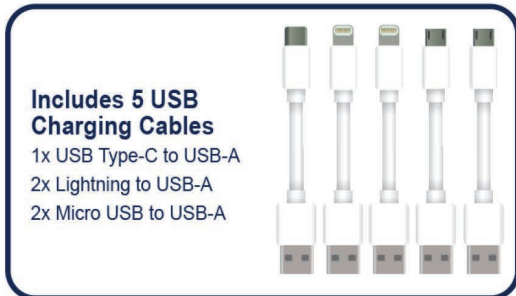

Back Angle

4X USB PORTS

1X USB-C PORT

Includes 5 USB Charging Cables

- 1x USB Type-C to USB-A
- 2x Lightning to USB-A
- 2x Micro USB to USB-A

Front Angle

FEATURES

- Versatile Charging -- Charge multiple devices simultaneously with an organized charging station
- USB Ports -- 4 USB-A charging ports
- Type-C Charging -- 1x USB Type-C charging port
- Organized and Compact -- Power your USB devices while keeping them tidy and organized in the built-in cradle
- Silicone Cradle -- Store your devices while charging in the silicone
- LED Indicator -- LED charging indicator light

SPECIFICATIONS

Input: 100V-240V
Output: 5V-10A with Smart IC
USB A Ports: x4
USB C Ports: x1
Cord Length: 5 ft.
In the Box: AC Cord (5ft), Micro USB Cable 2x (6in), Lightning to USB Cable x2 (6in), and USB-C to USB Cable x1 (6in), User Manual, Warranty Card

PRODUCT DETAILS

Model: EAP-1002
Barcode:840005006672

Unit
Dimensions: 6.7 x 4.9 x 2.8 [L x W x H]
Weight (lbs): 1.01

Giftbox/Clamshell
Dimensions (in): 5.9 x 4.4 x 7.5 [L x W x H]
Weight (lbs): 1.54

Inner Carton
Of Units/per: 5
Dimensions (in): 23.25 x 8.25 x 6.54 [L x W x H]
Weight (lbs): 8.54