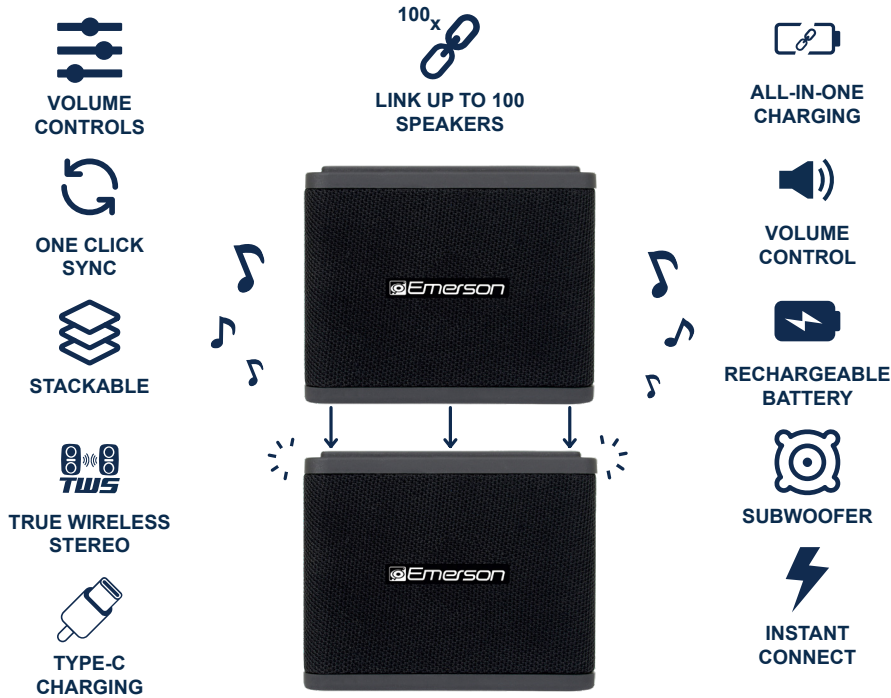

**FUTURE
PRODUCT**

Features

- **Wireless Bluetooth® 5.4 Connectivity** – Seamlessly connect wirelessly to your devices with the latest Bluetooth® 5.4 for a stable and efficient connection.
- **Instant Connect** – After initial Bluetooth pairing, connect all other Emerson EAS-3006 speakers instantly by having each additional speaker touch the other speakers in the designated area.
- **Stackable Design** – Stack up to 4 speakers using magnets for enhanced sound and volume.
- **Multi-Room Audio** – Connect up to 100 Emerson EAS-3006 speakers within up to 300 feet radius for an immersive multi-room audio experience.
- **USB-C Charging** – Convenient USB-C charging port for fast and easy recharging.
- **Rechargeable Battery** – Equipped with a 3.7V 1200mAh rechargeable battery for portable use.
- **Subwoofer Included** – Enjoy deep bass and improved sound quality with the integrated subwoofer.
- **Volume & Next/Back Control** – Easily adjust volume and control track navigation directly from the speaker.
- **All-in-One Charging** – Charge up to 4 speakers at once with a single charging cable.

Specifications

Wireless Source: Bluetooth® 5.4V
Speaker Output: 5W RMS (Increases when stacked)
Speaker Frequency: 180Hz - 18kHz
Rechargeable Battery: Lithium-ion, 3.7V 1200mAh.
Input: USB-C
Output: Audio via Bluetooth®
Power Source: DC 5V 2A
Playtime: Up to 4 hours*
Bluetooth Transmission: (80m) 260 ft radius distance
Connectivity Features: Built-in magnets for secure attachment
Accessories Included: UL Power Adapter, USB-C Charging Cable, User Manual, Warranty Card
 (*Playtime will vary depending on volume level and type of media/content played)

Product Details

Model: EAS-3006-BK
UPC: 840005019801

Unit

Dimensions (in): 3.5 x 3.5 x 2.87 [L x W x H]
Weight (lbs): 0.57*

Giftbox/Clamshell

Dimensions (in): 5.39 x 4.6 x 8.0 [L x W x H]
Weight (lbs): 1.43*