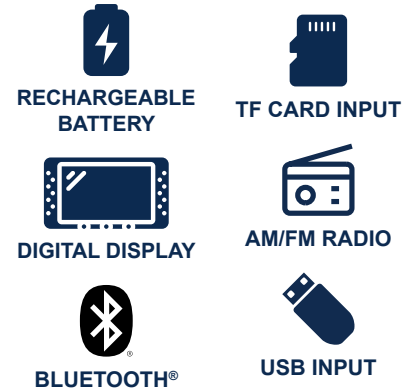

EAS-3010-RD
RED

EAS-3010-WT
WHITE

Features

- **BLUETOOTH®** – Stream music wirelessly from your smart device with Bluetooth connection.
- **BUILT IN STEREO SPEAKERS** – Built in Stereo Speakers provides for an enjoyable playback experience with no other connections necessary.
- **AM/FM RADIO** – Tune in to your favorite local stations with full AM/FM radio reception for endless entertainment options.
- **USB/TF CARD MP3 PLAYER** – Play your digital music collection directly from USB flash drives or TF cards with convenient MP3 playback.
- **RECHARGEABLE BATTERY WITH DISPLAY** – Enjoy portable power with a built-in rechargeable battery and clear LCD display for easy track information.
- **POWERFUL SOUND** – Experience rich, clear audio from the quality speaker system that delivers impressive sound for its compact size.

Specifications

Bluetooth® Version: 5.3

Radio: AM: 522-1620 kHz FM: 87-108 MHz

Speaker Output: 5W

Battery: 1200mAh Li-ion battery

Playtime: Up to 4 hours*

Input: Bluetooth In, USB, TF Card, 3.5mm Aux-in

Accessories Included: USB Charging Cable, User Manual, Warranty Card

(*Playtime will vary depending on volume level and type of media/content played)

Product Details

Model: EAS-3010

UPC:

RED: 840005020173

WHITE: 840005020166

Unit

Dimensions (in): 11.35 x 3.5 x 9.3 [L x W x H]