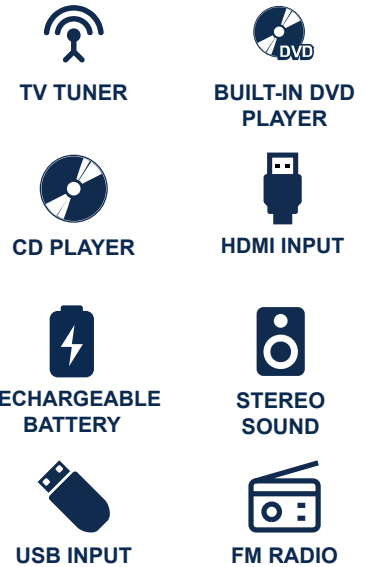

COMPATIBLE WITH:
Amazon® Fire Stick
Roku® Streaming Stick
Google® Chrome Stick

Features

- **BOOMBOX WITH TV & DVD PLAYER** – Enjoy TV and all your DVD movies anywhere on the built-in 10.1 LCD Display!
- **LIVE TV** – Built-in Digital ATSC TV tuner receives Free Over-the-air HD TV stations
- **STREAM MEDIA WITH EASE** – Connect streaming devices like Amazon Fire Stick, Roku Streaming Stick, or Google Chromecast to enjoy movies, music, and more (streaming devices not included).
- **BLUETOOTH® WIRELESS TECHNOLOGY** – Stream music with Bluetooth® wireless technology.
- **HD INPUT** – Play digital media from a compatible source.
- **DVD PLAYER + MP3** – Plays DVDs, CDs, MP3s
- **FM RADIO** – Enjoy your favorite local radio stations.
- **DIGITAL MEDIA PLAYER** – Play digital media from USB flash drives.
- **STEREO SOUND** – Twin speakers with powerful full-range drivers
- **VERSATILE CONNECTIONS** – HDMI, AV Output (RCA)t, Headphone jack. Aux In Jack

**Features, specifications, measurements, and weights may be subject to change without prior notice.

Product Details

Model: EDL-3000
UPC: 840005019764

Unit

Dimensions (in): 11.26 x 6.56 x 13.78 [L x W x H]
Weight (lbs): 4.52*