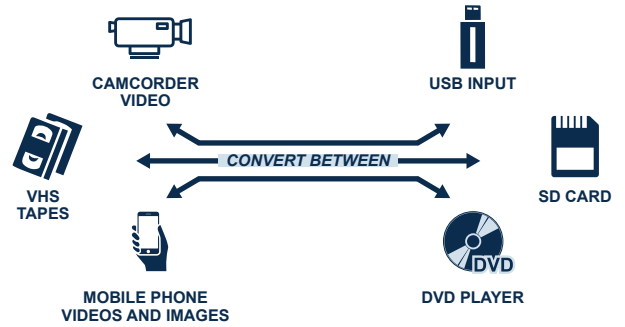

CONVERT ALL YOUR OLD MEMORIES INTO A DVD OR USB WITHOUT A PC

FEATURES

- Multimedia Versatility -- Records from a multitude of sources, including mobile phones, VCRs, DVD players, camcorders, digital cameras, USB storage devices and more
- iOS & Android -- New feature allows recording of photos, videos, and music directly from your mobile phone to a DVD Disc, USB, or memory card by using the accompanying app that can be downloaded in iOS® and Android®
- CD -- Records photos, music, and videos from USB or memory card to CD, from CD to USB or memory card, and from mobile phone to DVD, USB, or memory card
- Files -- Records files with video burning and playback on normal DVD players
- To DVD/USB/Memory Card -- Records videos, music, and photos directly from phone to DVD/USB/memory card
- To DVD -- File transfer from USB, AV input, and SD memory cards onto DVDs
- USB to SD -- File transfer from USB to SD and vice versa without a computer
- HDMI Connection -- HDMI 1.4 output supports up to 1080p for playing DVDs on an external Display or TV
- 20 Blank Discs Included -- Get started storing your memories with included blank discs!

*Features, specifications, measurements, and weights may be subject to change without prior notice.

PRODUCT DETAILS

Model: EMT-1200

Barcode: 840005019047

Unit

Dimensions (in): 6.10 x 6.10 x 1.90 [L x W x H]