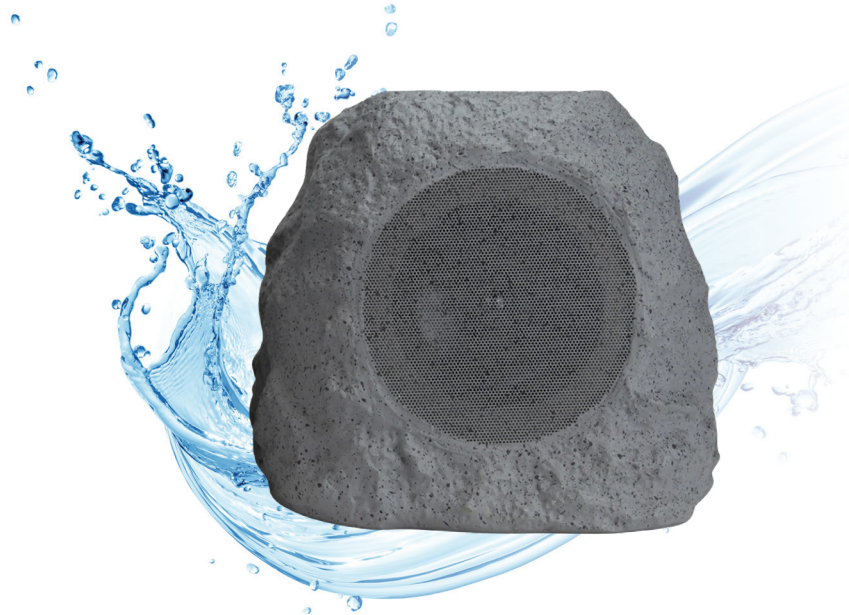

 **Bluetooth®**

**RECHARGEABLE
BATTERY**

**SOLAR
CHARGING**

**BUILT-IN
SPEAKER**

Features

- **Bluetooth® Wireless Technology** – allows you to stream all your favorite music content from Bluetooth-enabled devices in high-quality audio
- **IPX5 Rated** – water-resistant, sweat-proof, rainproof, and splash-proof.
- **Dual Charging** – recharge the speaker with a built-in solar panel or connect it to a USB charge cable and compatible adapter.
- High-quality sound with a clear, full sound that can fill a large outdoor area
- **Rechargeable Battery built-in** – Ensure the fun never has to stop by keeping the speaker at a full charge with the included charging cable