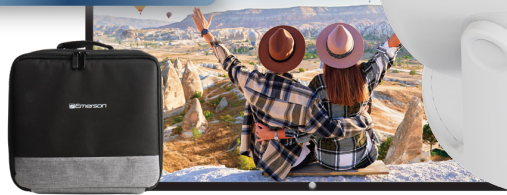

100" Foldable Projection Screen and Carrying Case Included

- **HDMI INPUT**
- **DURABLE LED BULB**
- **USB INPUT**
- **WiFi STREAMING**
- **1080p HD**
- **3.5MM AUX**
- **SD CARD INPUT**
- **REMOTE CONTROL**
- **HIGH POWERED SPEAKERS**

Features

- **Immersive Entertainment Experience** – Transform your living space into a theater with this LCD projector, perfect for enjoying sports, movies, and TV shows with friends and family.
- **WiFi Connectivity** – Easily pair with external devices such as mobile phones & tablets to stream countless hours of content.
- **Bluetooth Connectivity** – Easily pair with external devices for an elevated entertainment experience.
- By including a 100" Portable Projector Screen & carrying case in the combo package, you can conveniently enjoy great entertainment with your friends and family in your house or anywhere else you go
- **Stream Media with Ease** – Connect streaming devices like Amazon Fire Stick, Roku Streaming Stick, or Google Chromecast to enjoy movies, music, and more (streaming devices not included).
- **Vivid Visuals** – Stunning 1080p HD Visuals: Experience sharp, high-resolution imagery with native 1080p projection for an immersive viewing experience.
- **Versatile Multi-Media Functionality** – Stream media effortlessly using HDMI or USB flash drives, and play various video, audio, and photo formats.
- **Multiple Input Options** – Many different inputs allow for connecting your favorite devices such as cable boxes, game consoles, blue-ray players, and streaming devices like smartphones, tablets, Roku® sticks, Amazon® Fire stick, Google® Chrome sticks & Apple® TV (external devices not included)
- **Durable LED Bulb** – Offers up to 30,000 hours of lifespan, ensuring lasting usage for countless viewing sessions.
- Listen to your favorite media privately and distraction-free thanks to the 3.5mm headphone input
- High-powered speakers will fill any entertainment room for all to enjoy

Specifications

Wireless Source: Wi-Fi & Bluetooth® 5.4
Projection Type: LED Light Source & 3" LCD Display
Native Resolution: 1080p (1920 x 1080)
Projection Distance: 32" – 150" Viewable Screen Size
Supported Content Quality: 1080P, 1080i, 720p, 576i, 480p, and 480i
Supported Media: USB, 3.5mm Headphone, HDMI
Input Sources: HDMI, USB, DC IN
Output Source: 3.5mm Headphone
Image Correction: +/- 15 Degrees Vertical, 0 Degrees Horizontal
Speaker Output: 6W (3w x 2) built-in speaker
Bulb Life: Up to 30,000 Hours
LED Light: 200 ANSI
Power Source: ETL Approved Adaptor, DC19V 3.78A
Power Consumption: 72W
Compatible Media Formats:
-Video: FLV, AVI, ASF, MOV, MP4, MPG, RMVB, MKV
-Audio: AAC, WMA, MP3, FLAC
-Photo: BMP, PNG, JPEG
Accessories Included: ETL Approved Power Adaptor, 100" Portable Projector Screen, Carrying case, User Manual, Remote Control (batteries not included), Lens Cover

Product Details

Model: EVP-3004C
UPC: 840005019580

Unit

Dimensions (in): 5 x 7.7 x 5.55 [L x W x H]
Weight (lbs): 1.7*

Giftbox/Clamshell